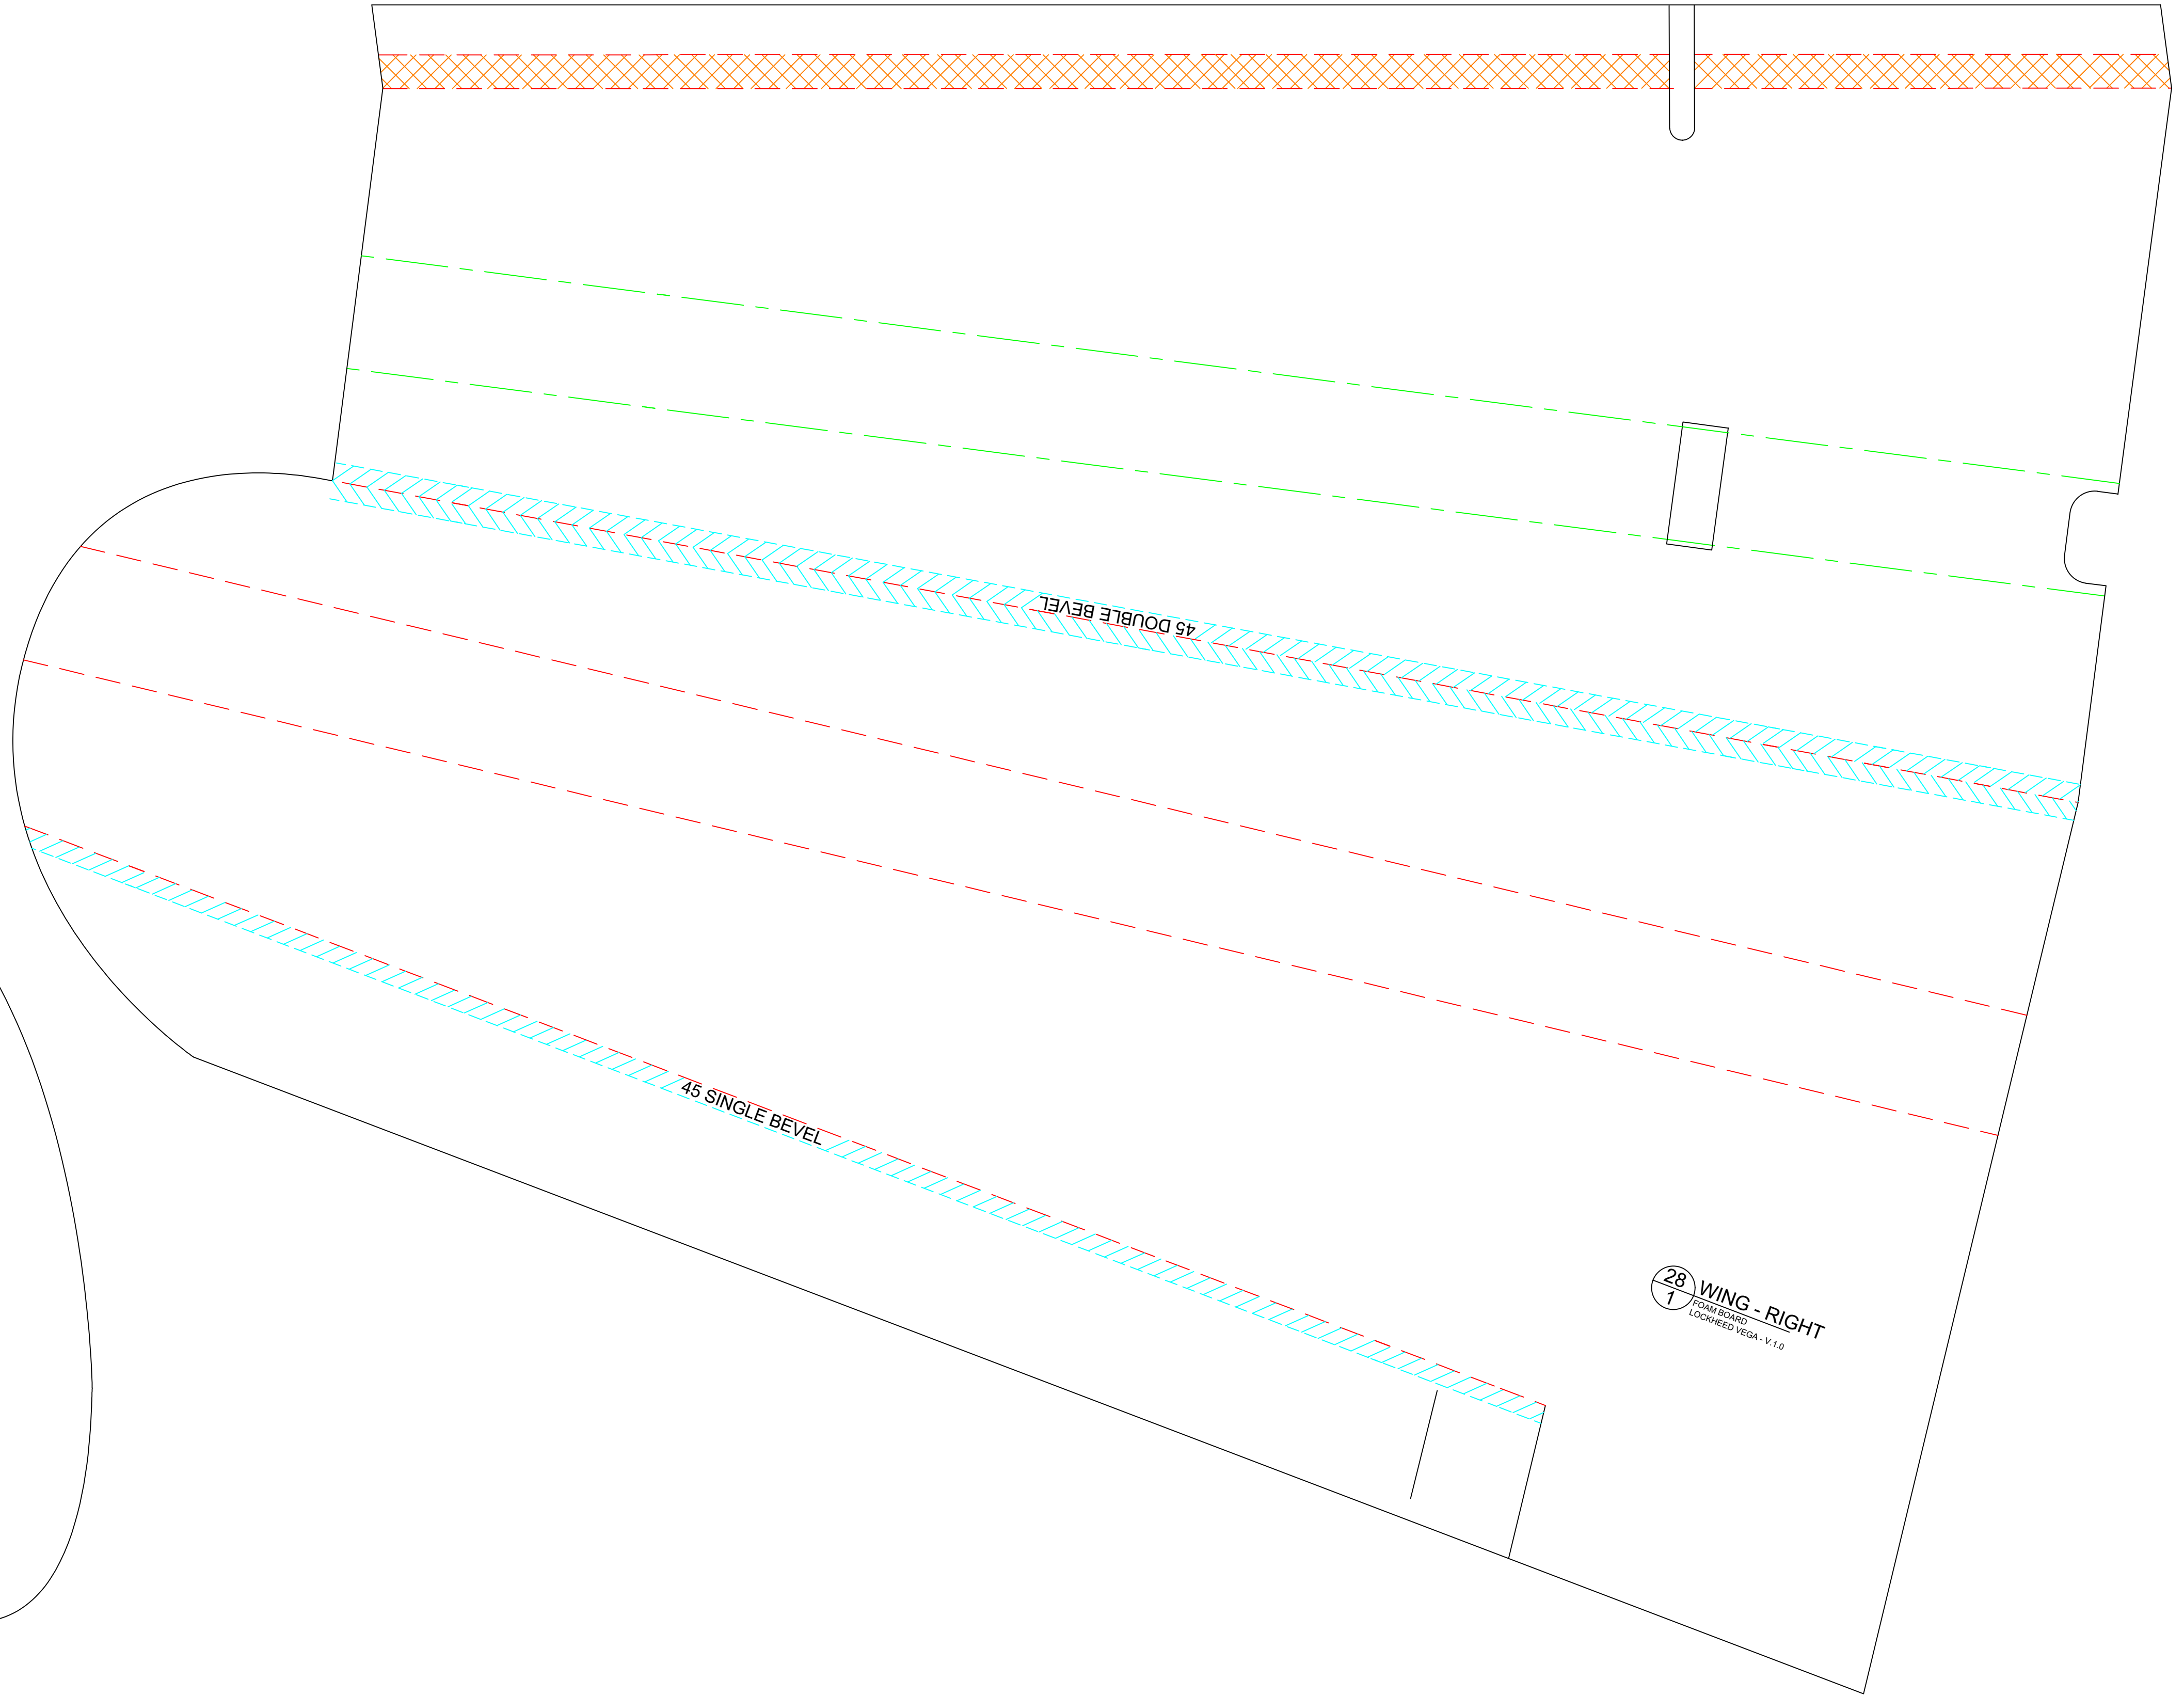

29 WHEEL PANT PAPER  
2 POSTER PAPER  
LOCKHEED VEGA - V.1.0

20 VERTICAL STABILIZER  
1 FOAM BOARD  
LOCKHEED VEGA - V.1.0

28 WING - RIGHT  
1 FOAM BOARD  
LOCKHEED VEGA - V.1.0