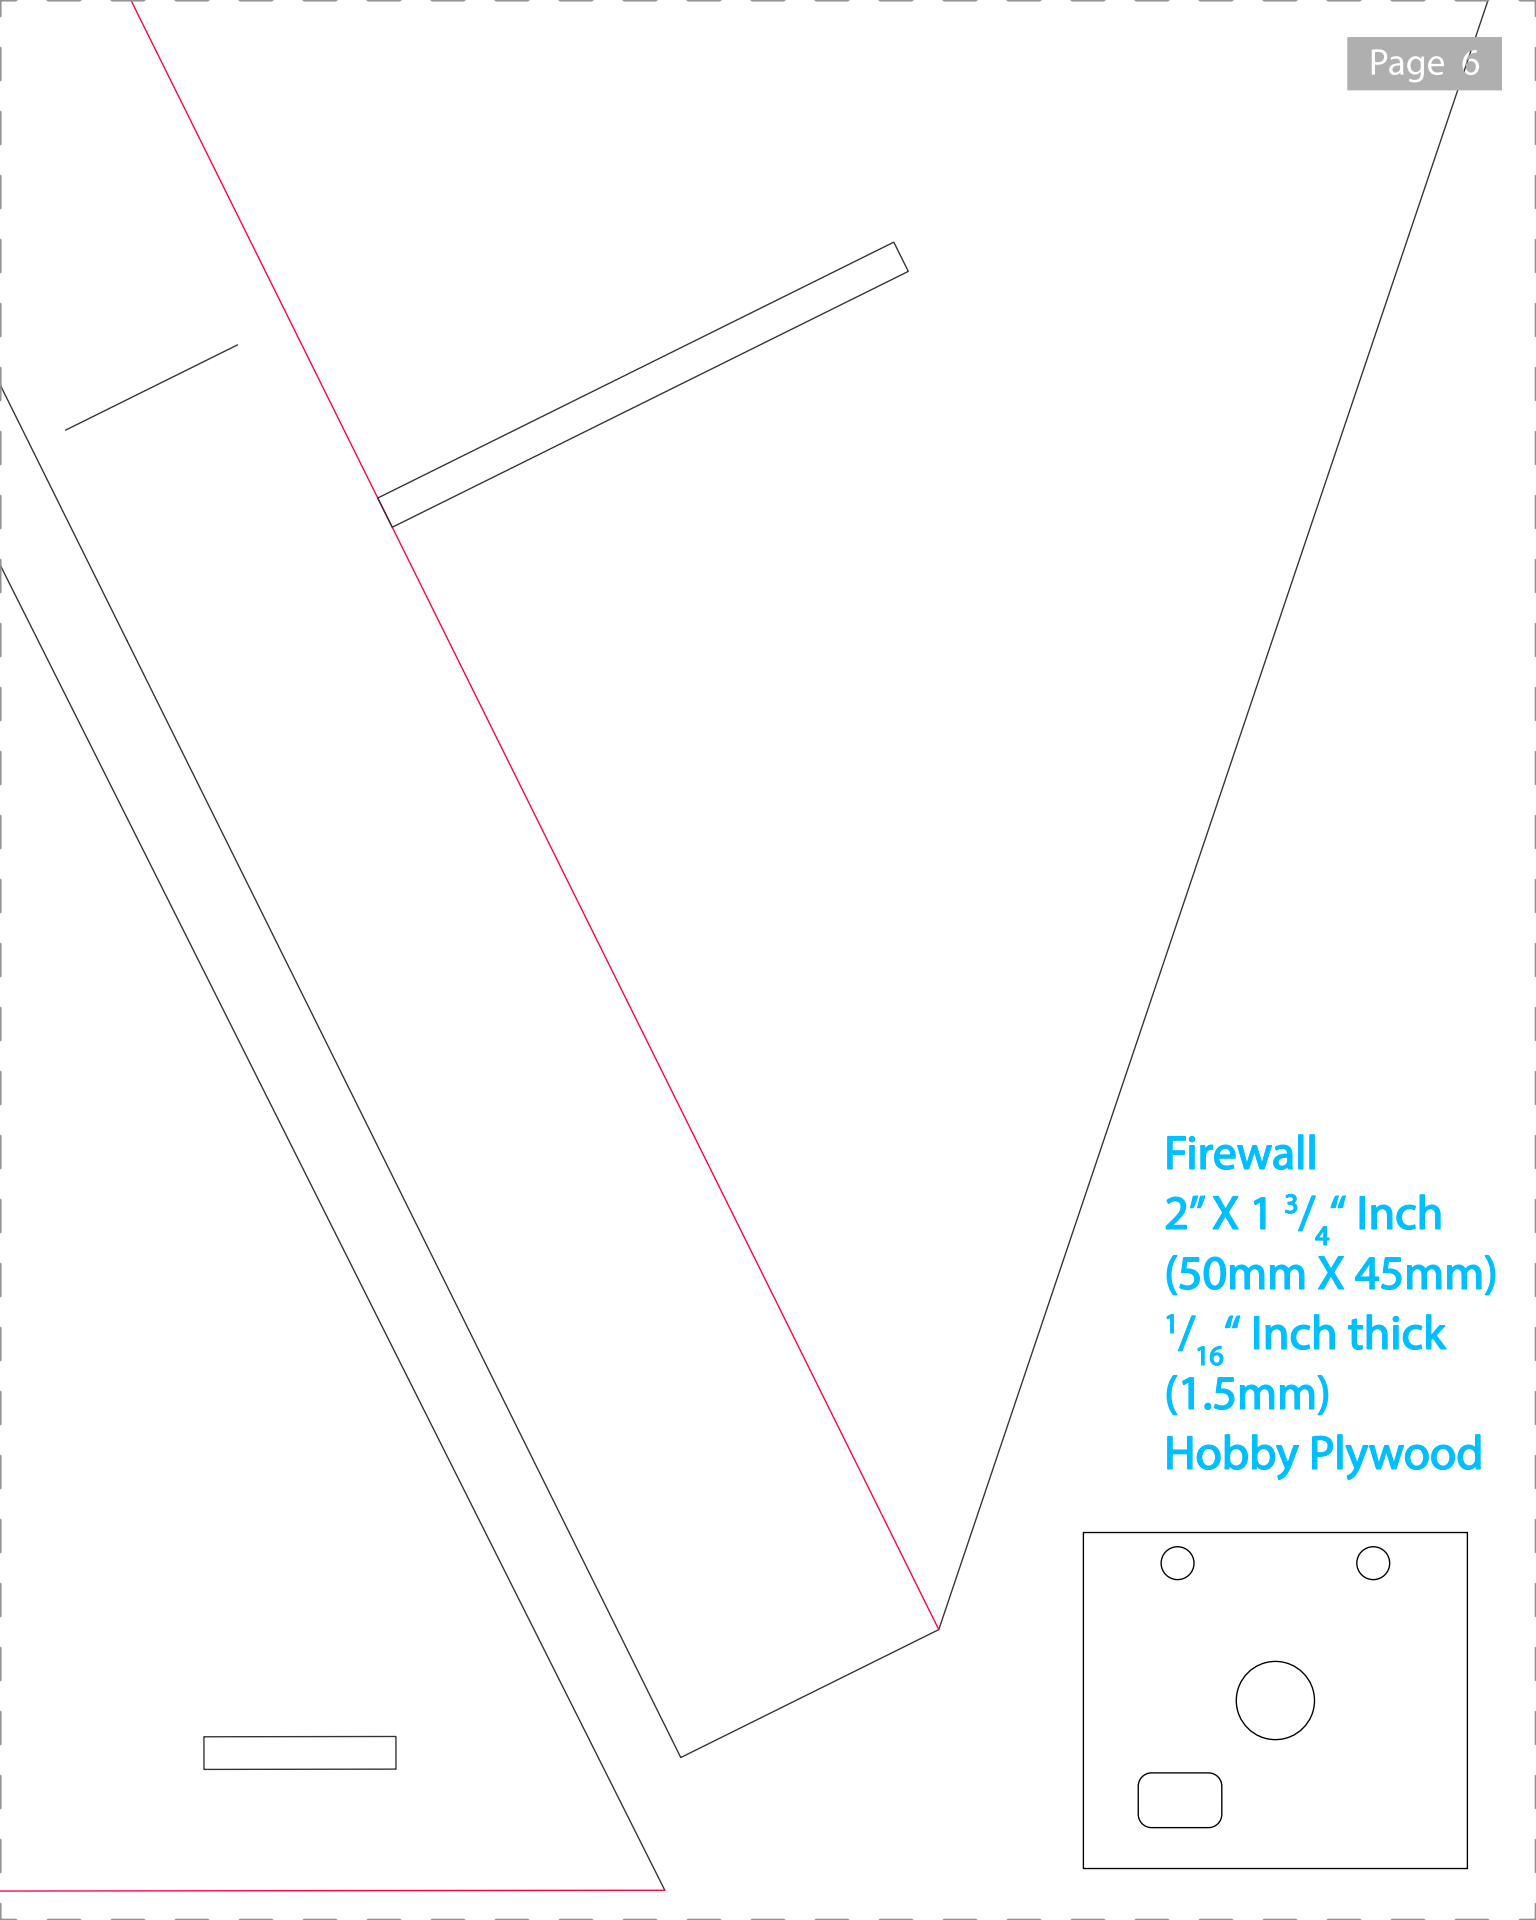

1 2 3 4 5 6

Inches

1 2 3 4 5 6 7 8 9 10

Centimeters

RED Lines - Only cut 50% through

BLACK Lines - Cut all the way through

BLUE Lines - Notes

FT Flyer

Desgin By: Josh Bixler

Throws:
19 degrees deflection
(up, down, left, right.)

Weight Without Battery
8.4 oz / 238 grams

Prop:
8 X 4.7 Slow Fly

Recommended electronics:

24gram 1300kv w/ 8047 slow fly prop

10-18 amp ESC

500mah 20C 2-3 cell LiPo Battery

(2) 9gram servos

www.flitetest.com

Firewall
2" X 1 3/4" Inch
(50mm X 45mm)
1/16" Inch thick
(1.5mm)
Hobby Plywood