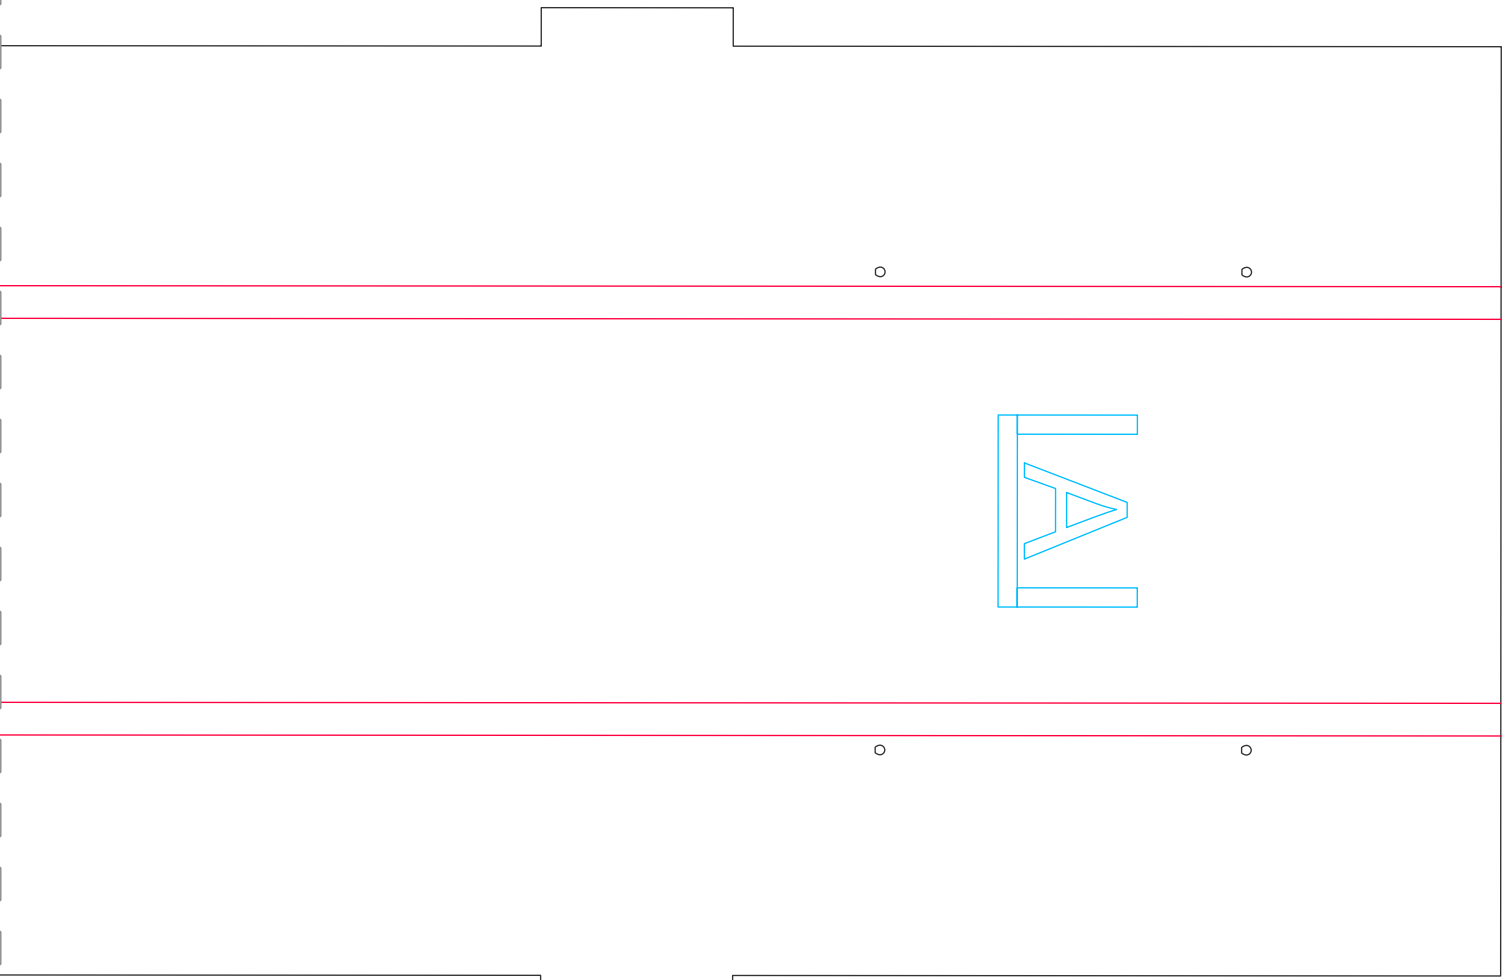

1 2 3 4 5 6

Inches

1 2 3 4 5 6 7 8 9 10

Centimeters

RED Lines - Only cut 50% through

BLACK Lines - Cut all the way through

BLUE Lines - Notes

FT Flyer

Desgin By: Josh Bixler

Throws:
19 degrees deflection
(up, down, left, right.)

Weight Without Battery
8.4 oz / 238 grams

Prop:
8 X 4.7 Slow Fly

Recommended electronics:

24gram 1300kv w/ 8047 slow fly prop

10-18 amp ESC

500mah 20C 2-3 cell LiPo Battery

(2) 9gram servos

www.flitetest.com

Firewall
2" X 1 3/4" Inch
(50mm X 45mm)
1/16" Inch thick
(1.5mm)
Hobby Plywood